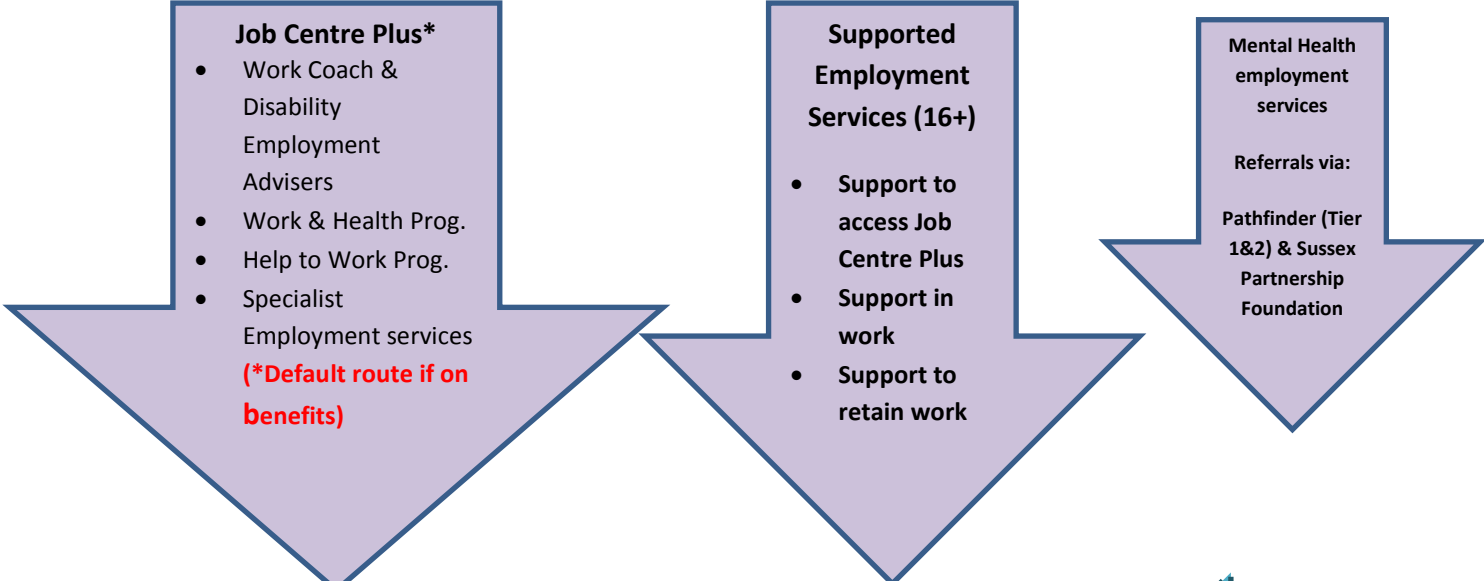

Age
14
15
16
17

- Support**
- School & Colleges
 - Schools Career Advisers
 - National Careers Service
 - Lifelong Service
 - Enterprise Advisers
 - Local Offer website
 - Supported Employment (16+)

18

- Careers Adviser College
- Lifelong service
- Job Centre (16-18 severe hardship/care leavers)
- District Council work Experience & Employment schemes
- 'Find it Out' Centres

25
25+

- Job Centre (universal support)
- Specialist Employment Services (Plus, SETAS, SES)
- Supported Employment Services (Workaid, Workability, Southdown, Change grow Live)
- Job Coaches (Access to Work)
- Pathfinder (Mental Health)

- Continuum of day time occupation/support